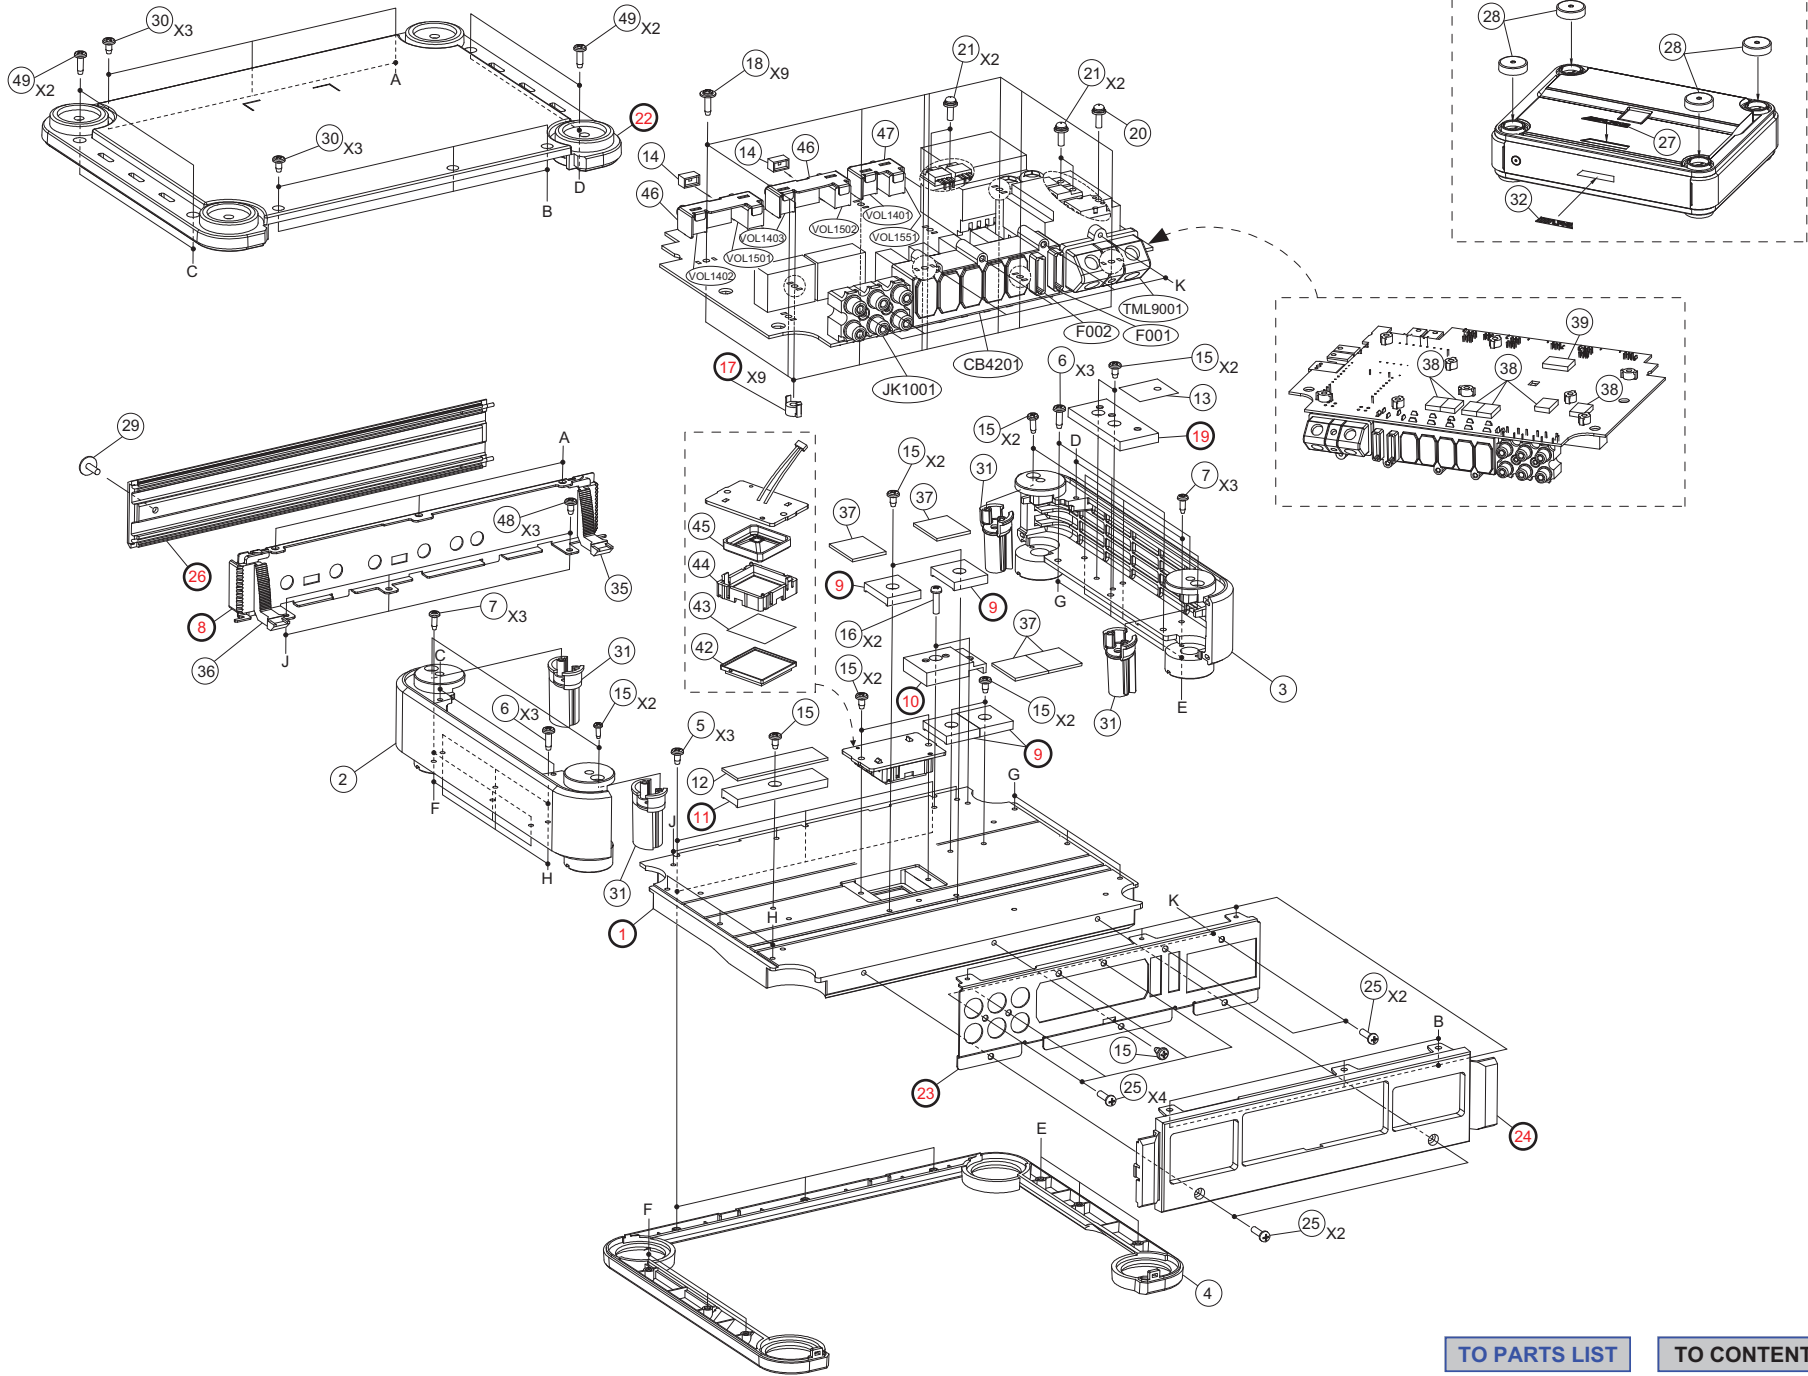

Exploded View (Cabinet)

PDX-5M

Cabinet Assembly Parts List

NOTE : The part that has not PART NUMBER will not be supplied.

1	-----	HEAT,SINK-MAIN
2	13E40971S01	PANEL,SIDE-R
3	13E40972S01	PANEL,SIDE-L
4	13E40785S01	PANEL,FACE-TOP
5	03E40809S01	SCR,M2.6X7(B)(SUS)
6	03E39512S01	SCR,M3X10(P)(WHT)
7	03E40354S01	SCR,M2.6X8(TR)(BLK)
8	-----	CHAS,FRONT
9	-----	HEAT,SINK-SUB(D)
10	-----	HEAT,SINK-SUB(B)(F)
11	-----	HEAT,SINK-SUB(C)(B)
12	14E40783S01	INS,GAPPAD-MONO FET
13	14E40784S01	INSULATOR,SILPAD
14	15E40381S01	COVER,SWITCH
15	03E38671S01	SCR,M3X6(B)
16	03E39167S01	SCR,M3X12(P)(BLK)
17	-----	SUPPORT,PWB
18	03E39165S01	SCR,M3X11(WP)(WHT)
19	-----	HEAT,SINK-SUB(B)(S)
20	03E40148S01	SCR,M3X11(WS)(YEL)
21	03E40789S01	SCR,M3X9 (WS)(WHT)
22	-----	COVER,BOTTOM
23	-----	CHAS,REAR
24	-----	COVER,REAR
25	03E40808S01	SCR,M3X8(P)(SUS)
26	-----	COVER,DOOR(F)
27	33E40801S01	PLATE,NAME
28	16E40803S01	CAP, TOP
29	03E40804S01	SCR,M3X10(F)(BLK COAT)
30	03E40805S01	SCR,M2.6X8(B)(SUS)
31	15E39484S01	GUIDE,HOLDER
32	33E40802S01	PLATE,NAME(F)
35	61E39465S01	LENS,FRONT-L
36	61E39464S01	LENS,FRONT-R
37	14E39753S01	INSULATOR,GAPPAD-FET
38	14E39754S01	INSULATOR,GAPPAD-COIL
39	14E39777S01	INSULATOR,GAPPAD-REG
42	61E39462S01	LENS,LED
43	75E39683S01	SHEET,DIFFUSION
44	09E39674S01	HOLDER,LED
45	61E39911S01	LENS,BASE
46	07E39673S01	BKT,VOL
47	07E40788S01	BKT,VOL(2P)
48	03E40806S01	SCR,M3X6(B)(SUS)
49	03E40807S01	SCR,M3X10(P)(SUS)