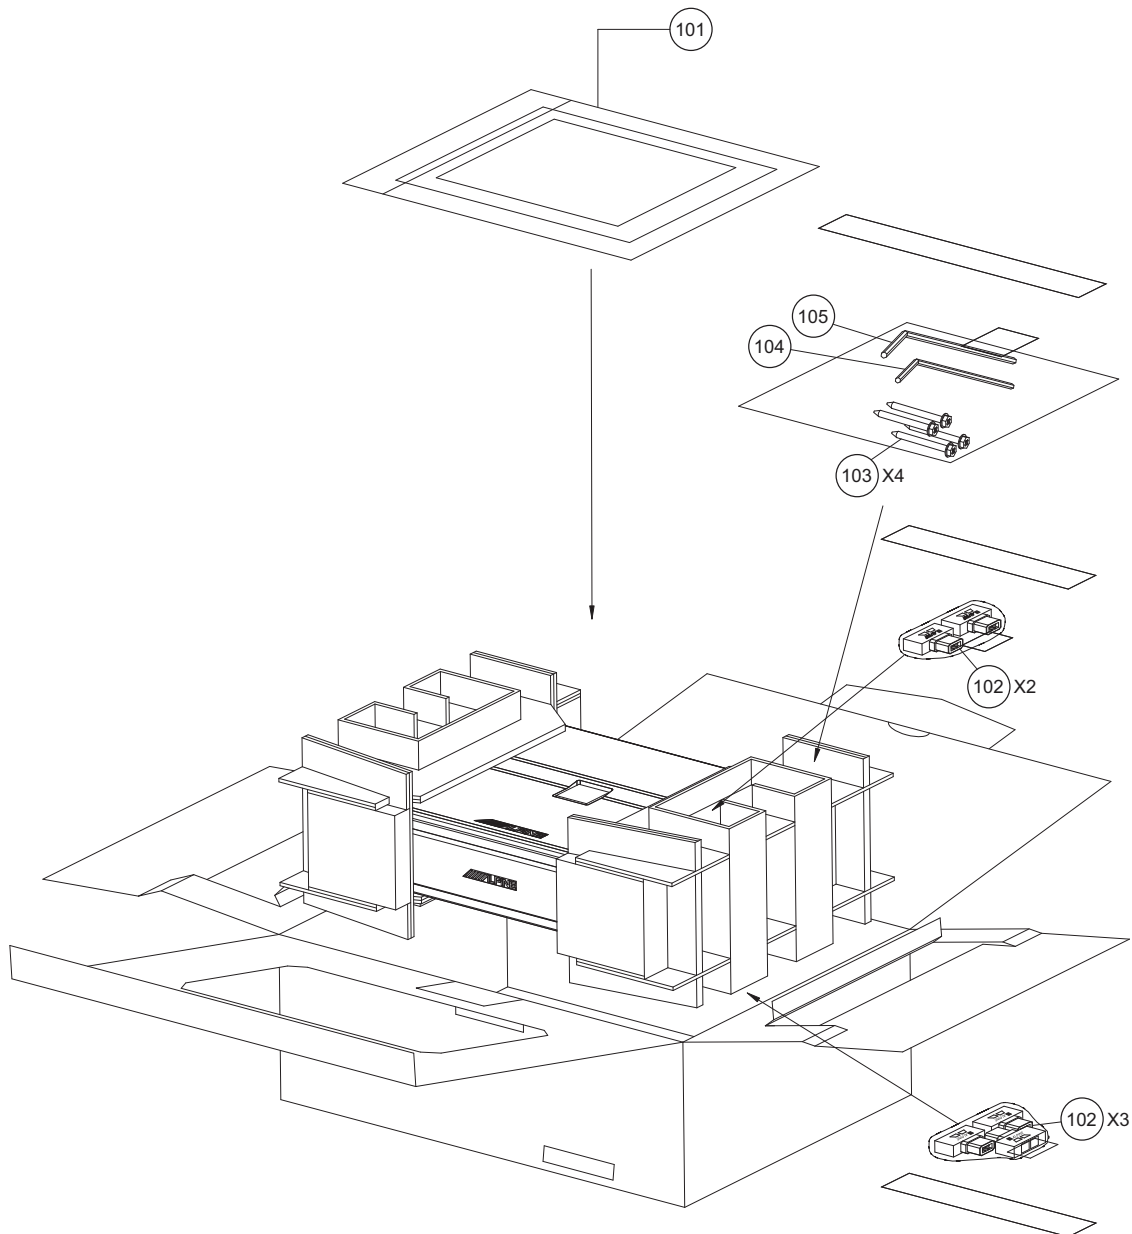

Packing Assembly Parts List

Symbol No.	Part No.	Description	Symbol No.	Part No.	Description
101	68-10872Z45	MANUAL, OWNER'S			
102	09E39816S01	CONN, PLUG 2P			
103	03E39508S01	SCR, M4X40(WP)(BLK)			
104	03E36691S01	WRENCH, 2X2.3			
105	47E35195S01	WRENCH, 4X4.6			

Packing Method View

[TO CONTENTS](#)