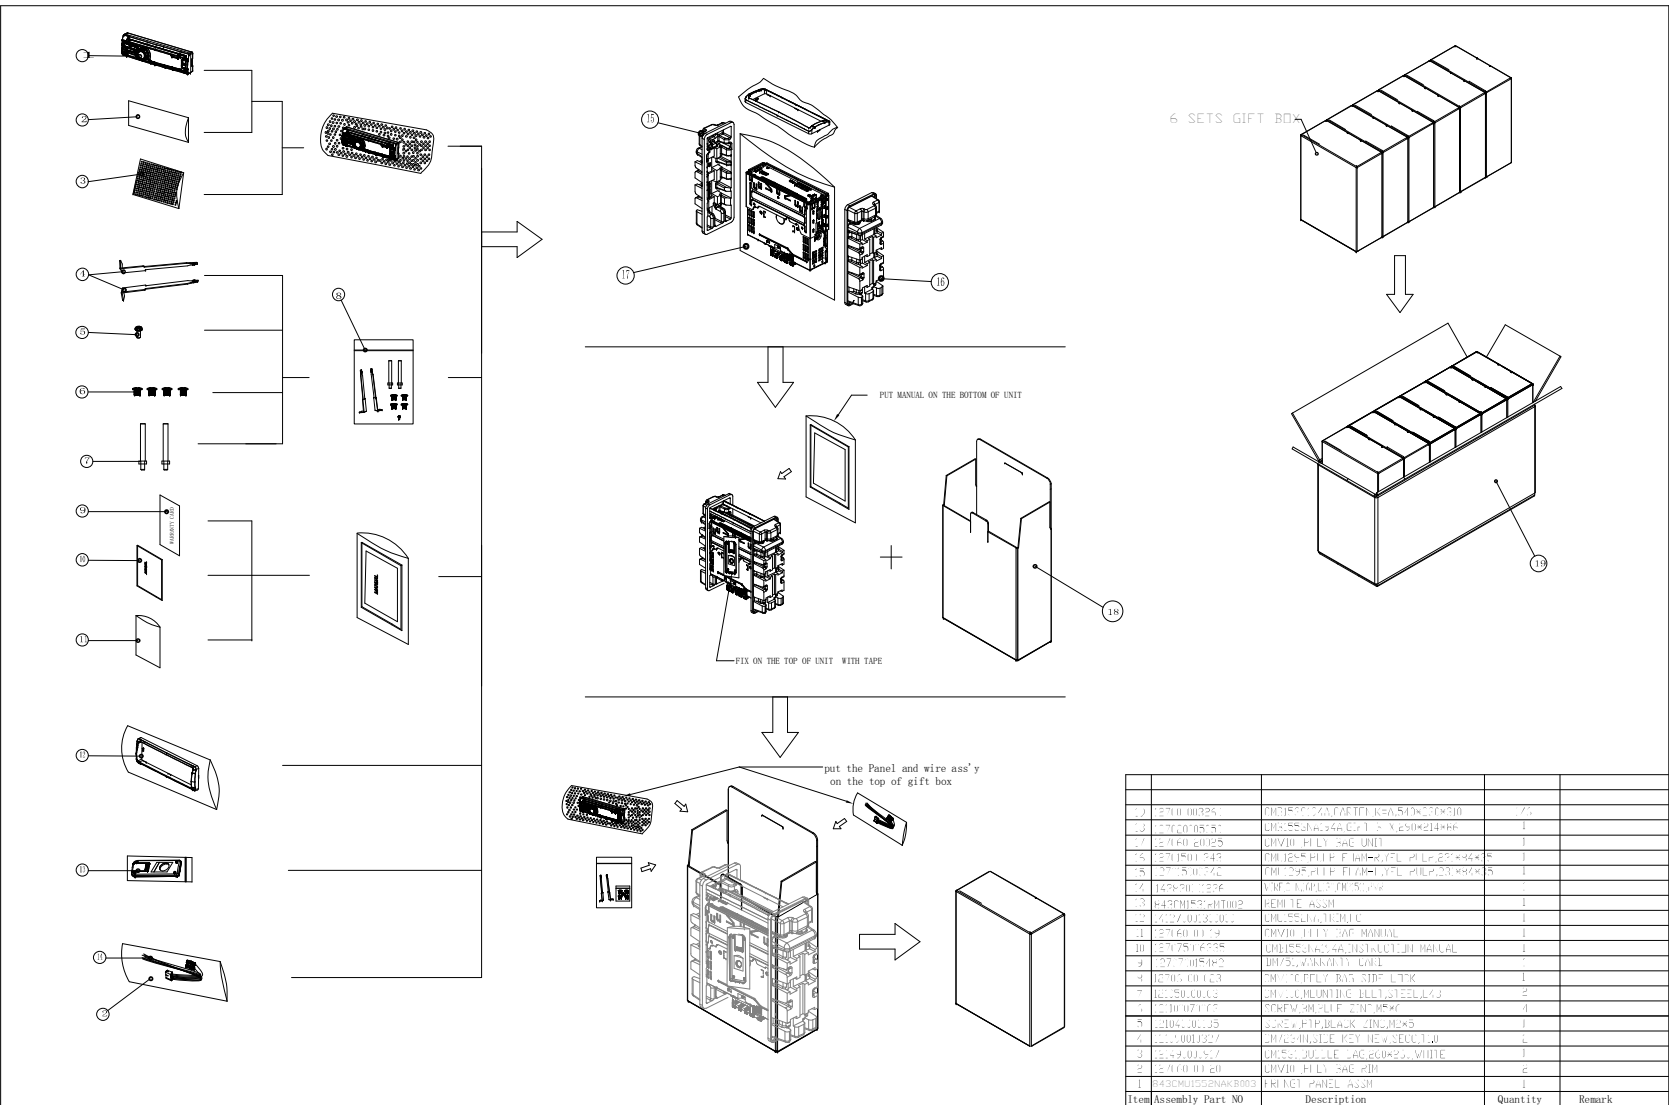

Packing materials and accessories parts list