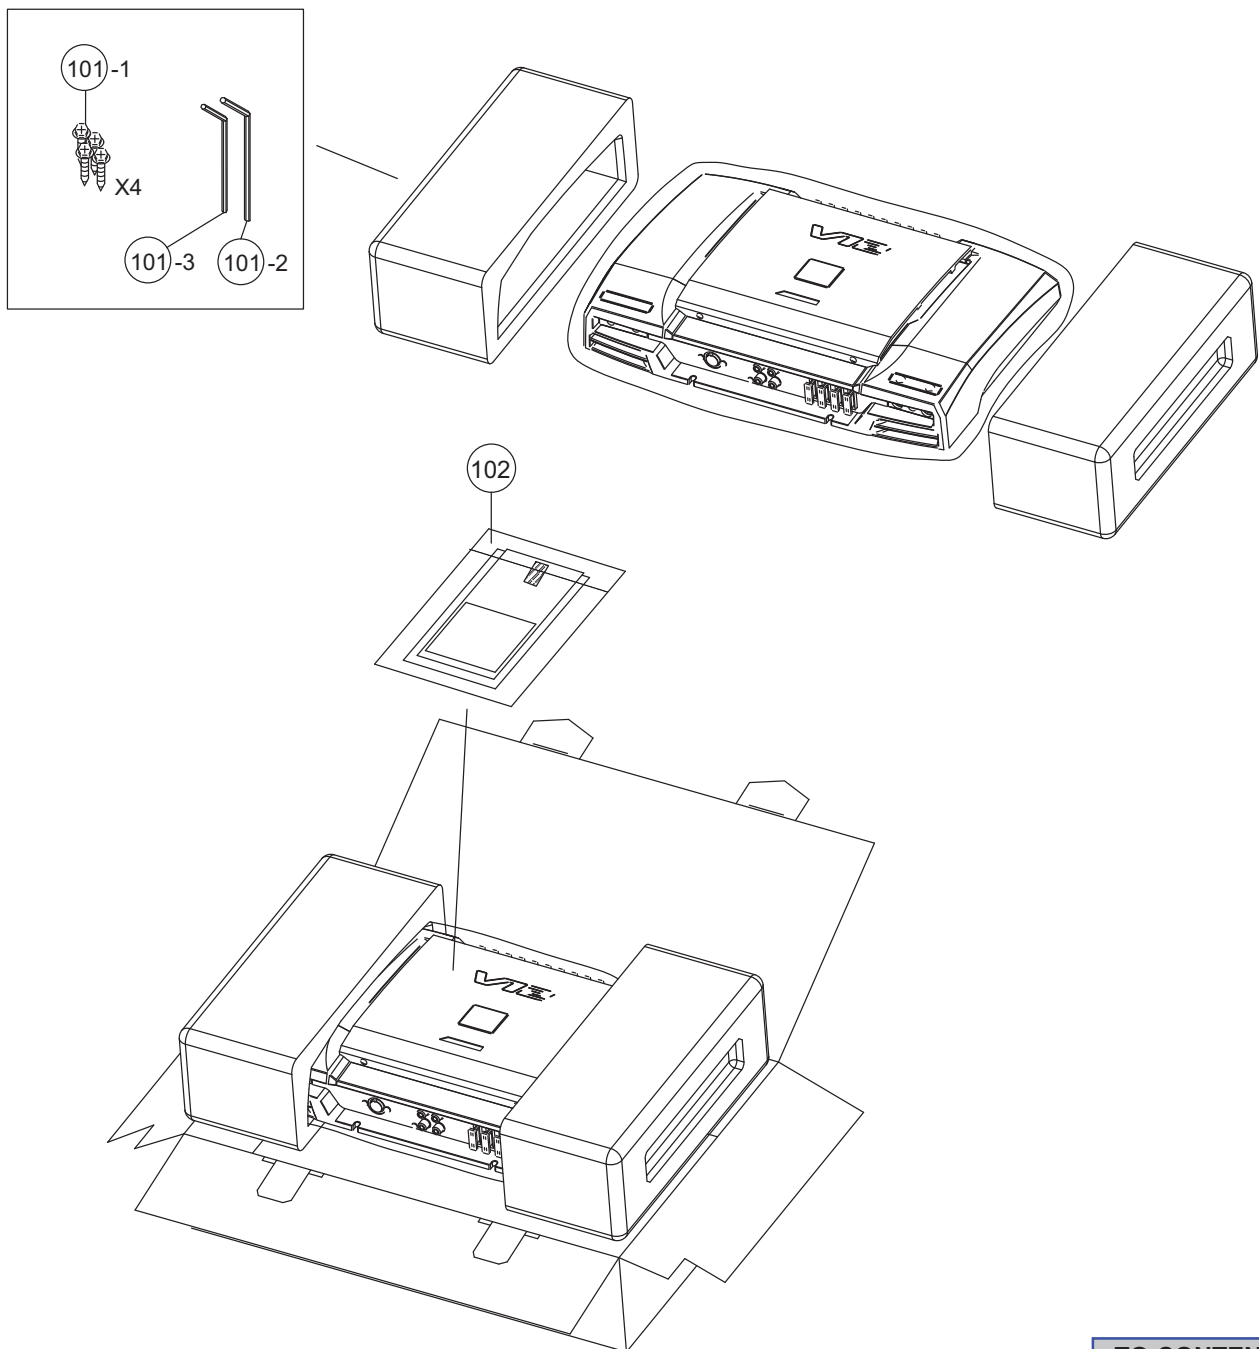

Packing Assembly Parts List

Symbol No.	Part No.	Description	Symbol No.	Part No.	Description
101-1	03E36238S01	SCR,M4X20 TPG1			
101-2	03E36690S01	WRENCH,2.5X2.9			
101-3	03E36692S01	WRENCH,4X4.6			
#1 102	68-02278Z44	OWNER'S MANUAL			
$1 102	68-02278Z45	OWNER'S MANUAL			
$1 102	68-02278Z46	OWNER'S MANUAL			

NOTE:#1:For North American Model Only,$1:For General Foreign Model Only,Others:Common.

Packing Method View

[TO CONTENTS](#)