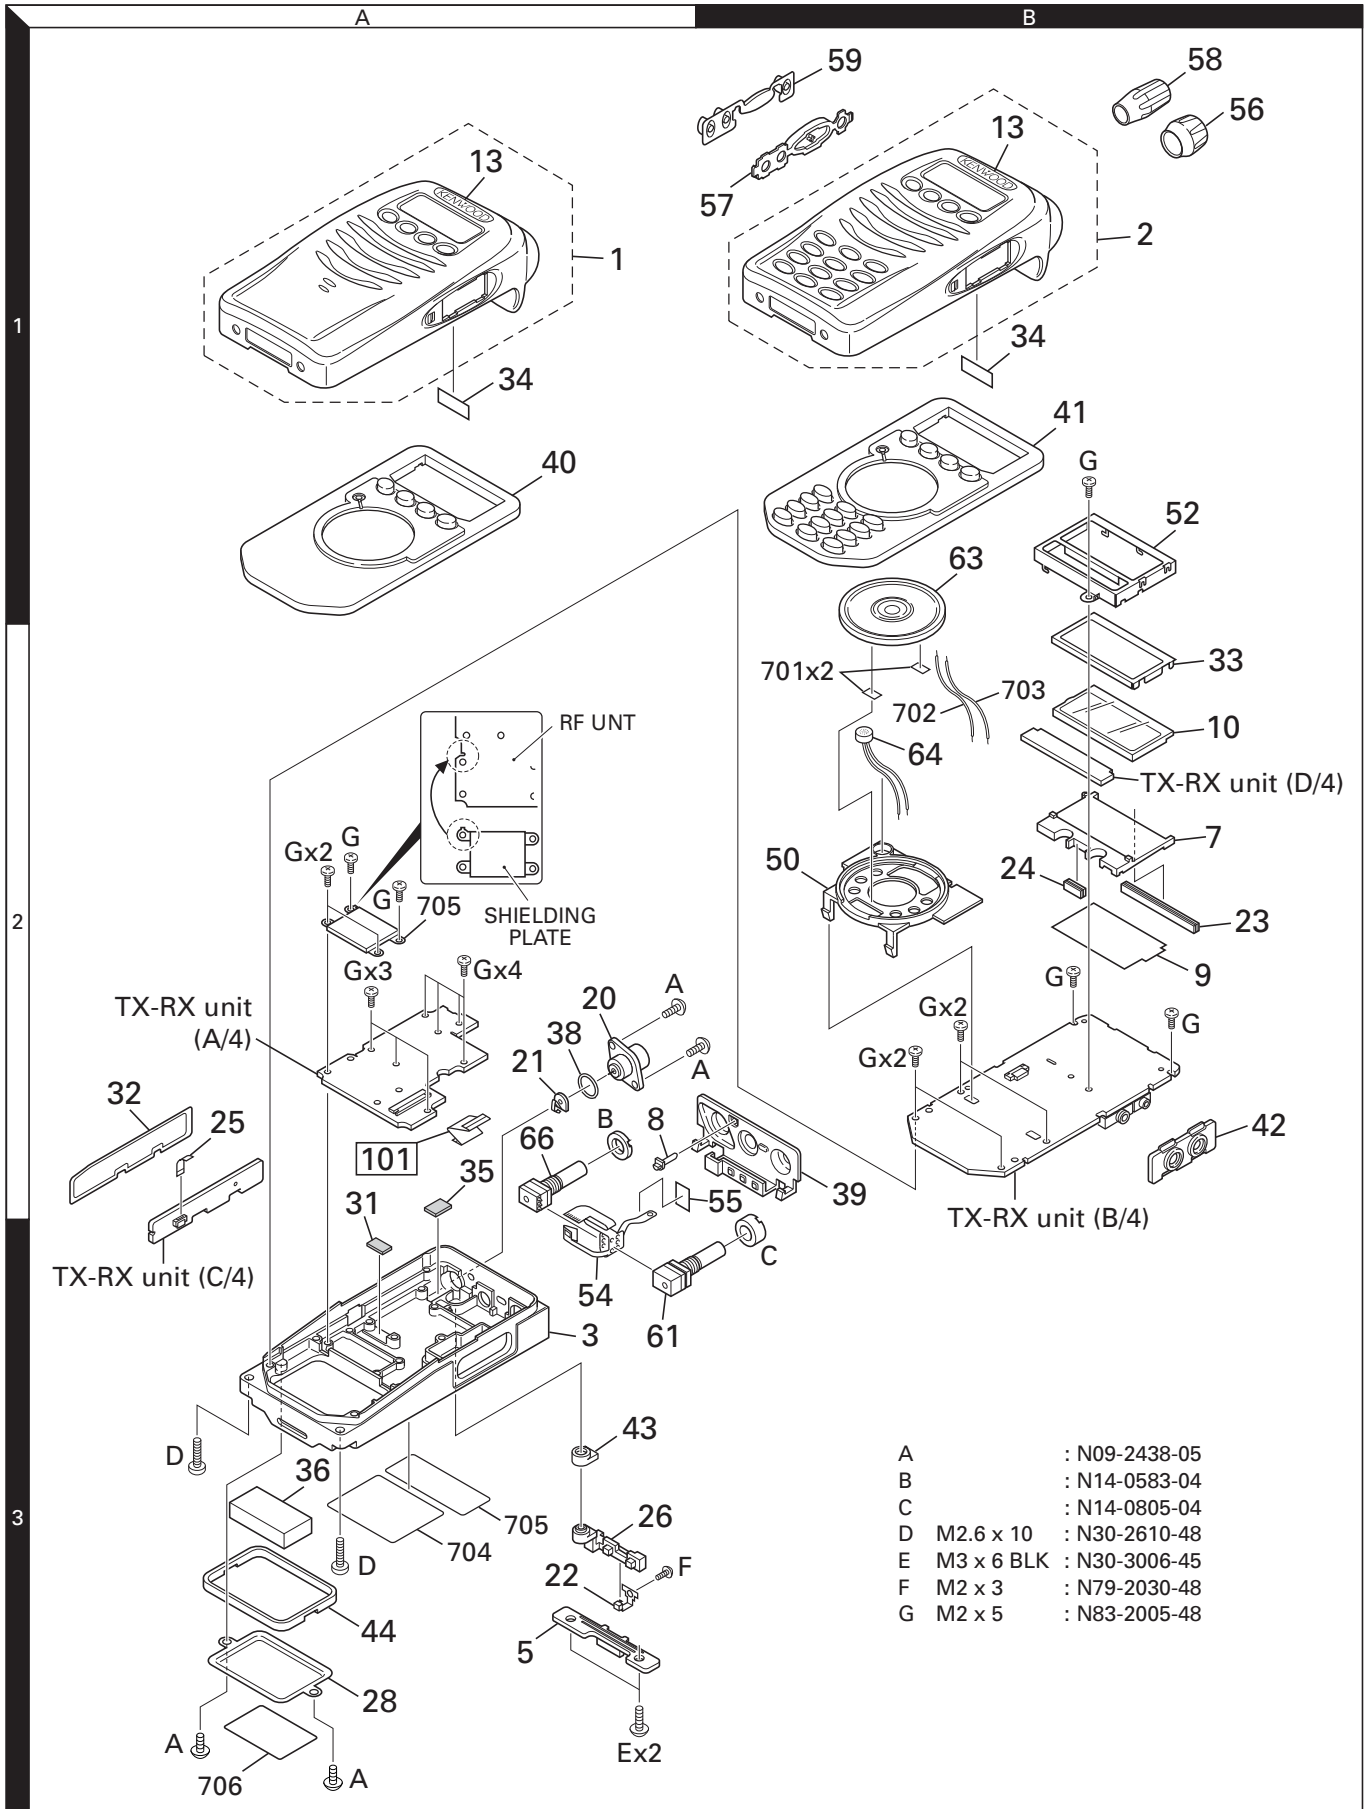

EXPLODED VIEW

Parts with the exploded numbers larger than 700 are not supplied.