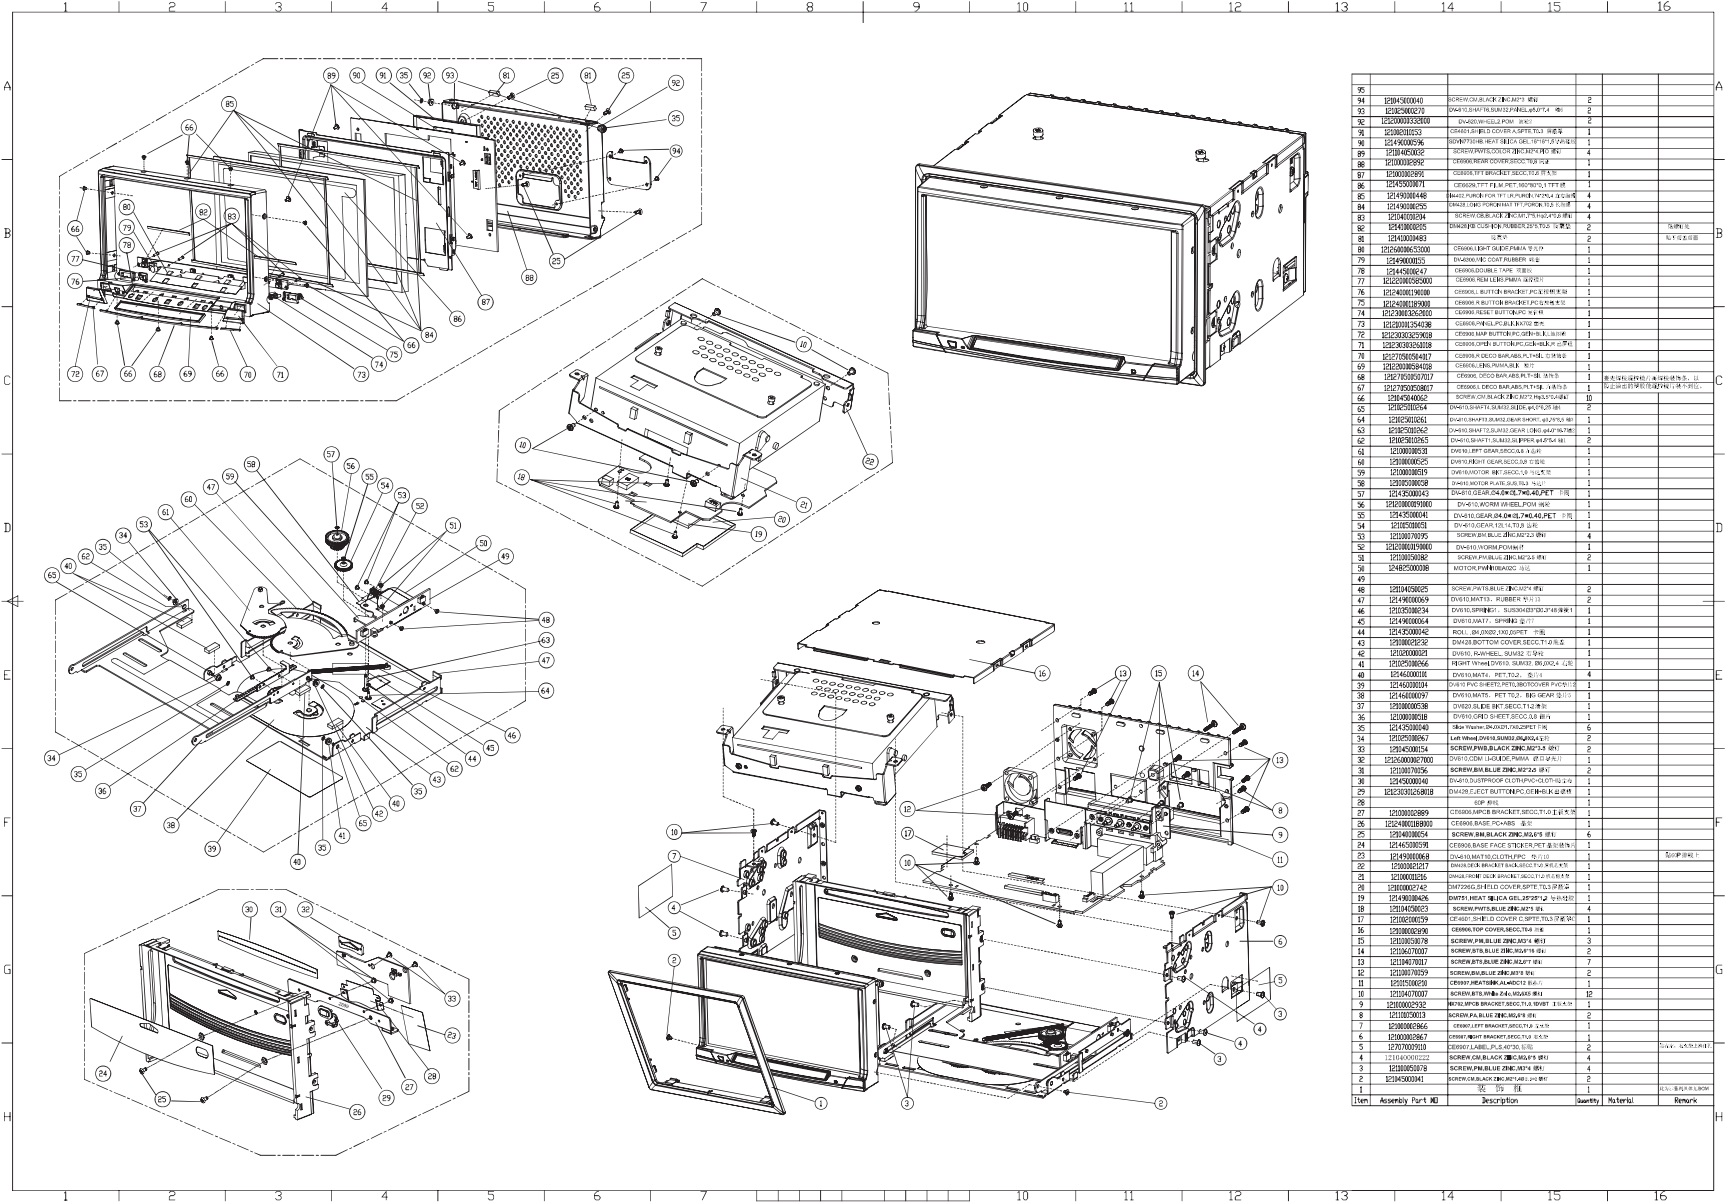

EXPLODED VIEW / PARTS LIST

Item	Assembly Part ID	Description	Quantity	Material	Remark
95	1214000000	COVER FRONT PANEL	1		
94	1214000000	COVER FRONT PANEL	1		
93	1214000000	COVER FRONT PANEL	1		
92	1214000000	COVER FRONT PANEL	1		
91	1214000000	COVER FRONT PANEL	1		
90	1214000000	COVER FRONT PANEL	1		
89	1214000000	COVER FRONT PANEL	1		
88	1214000000	COVER FRONT PANEL	1		
87	1214000000	COVER FRONT PANEL	1		
86	1214000000	COVER FRONT PANEL	1		
85	1214000000	COVER FRONT PANEL	1		
84	1214000000	COVER FRONT PANEL	1		
83	1214000000	COVER FRONT PANEL	1		
82	1214000000	COVER FRONT PANEL	1		
81	1214000000	COVER FRONT PANEL	1		
80	1214000000	COVER FRONT PANEL	1		
79	1214000000	COVER FRONT PANEL	1		
78	1214000000	COVER FRONT PANEL	1		
77	1214000000	COVER FRONT PANEL	1		
76	1214000000	COVER FRONT PANEL	1		
75	1214000000	COVER FRONT PANEL	1		
74	1214000000	COVER FRONT PANEL	1		
73	1214000000	COVER FRONT PANEL	1		
72	1214000000	COVER FRONT PANEL	1		
71	1214000000	COVER FRONT PANEL	1		
70	1214000000	COVER FRONT PANEL	1		
69	1214000000	COVER FRONT PANEL	1		
68	1214000000	COVER FRONT PANEL	1		
67	1214000000	COVER FRONT PANEL	1		
66	1214000000	COVER FRONT PANEL	1		
65	1214000000	COVER FRONT PANEL	1		
64	1214000000	COVER FRONT PANEL	1		
63	1214000000	COVER FRONT PANEL	1		
62	1214000000	COVER FRONT PANEL	1		
61	1214000000	COVER FRONT PANEL	1		
60	1214000000	COVER FRONT PANEL	1		
59	1214000000	COVER FRONT PANEL	1		
58	1214000000	COVER FRONT PANEL	1		
57	1214000000	COVER FRONT PANEL	1		
56	1214000000	COVER FRONT PANEL	1		
55	1214000000	COVER FRONT PANEL	1		
54	1214000000	COVER FRONT PANEL	1		
53	1214000000	COVER FRONT PANEL	1		
52	1214000000	COVER FRONT PANEL	1		
51	1214000000	COVER FRONT PANEL	1		
50	1214000000	COVER FRONT PANEL	1		
49	1214000000	COVER FRONT PANEL	1		
48	1214000000	COVER FRONT PANEL	1		
47	1214000000	COVER FRONT PANEL	1		
46	1214000000	COVER FRONT PANEL	1		
45	1214000000	COVER FRONT PANEL	1		
44	1214000000	COVER FRONT PANEL	1		
43	1214000000	COVER FRONT PANEL	1		
42	1214000000	COVER FRONT PANEL	1		
41	1214000000	COVER FRONT PANEL	1		
40	1214000000	COVER FRONT PANEL	1		
39	1214000000	COVER FRONT PANEL	1		
38	1214000000	COVER FRONT PANEL	1		
37	1214000000	COVER FRONT PANEL	1		
36	1214000000	COVER FRONT PANEL	1		
35	1214000000	COVER FRONT PANEL	1		
34	1214000000	COVER FRONT PANEL	1		
33	1214000000	COVER FRONT PANEL	1		
32	1214000000	COVER FRONT PANEL	1		
31	1214000000	COVER FRONT PANEL	1		
30	1214000000	COVER FRONT PANEL	1		
29	1214000000	COVER FRONT PANEL	1		
28	1214000000	COVER FRONT PANEL	1		
27	1214000000	COVER FRONT PANEL	1		
26	1214000000	COVER FRONT PANEL	1		
25	1214000000	COVER FRONT PANEL	1		
24	1214000000	COVER FRONT PANEL	1		
23	1214000000	COVER FRONT PANEL	1		
22	1214000000	COVER FRONT PANEL	1		
21	1214000000	COVER FRONT PANEL	1		
20	1214000000	COVER FRONT PANEL	1		
19	1214000000	COVER FRONT PANEL	1		
18	1214000000	COVER FRONT PANEL	1		
17	1214000000	COVER FRONT PANEL	1		
16	1214000000	COVER FRONT PANEL	1		
15	1214000000	COVER FRONT PANEL	1		
14	1214000000	COVER FRONT PANEL	1		
13	1214000000	COVER FRONT PANEL	1		
12	1214000000	COVER FRONT PANEL	1		
11	1214000000	COVER FRONT PANEL	1		
10	1214000000	COVER FRONT PANEL	1		
9	1214000000	COVER FRONT PANEL	1		
8	1214000000	COVER FRONT PANEL	1		
7	1214000000	COVER FRONT PANEL	1		
6	1214000000	COVER FRONT PANEL	1		
5	1214000000	COVER FRONT PANEL	1		
4	1214000000	COVER FRONT PANEL	1		
3	1214000000	COVER FRONT PANEL	1		
2	1214000000	COVER FRONT PANEL	1		
1	1214000000	COVER FRONT PANEL	1